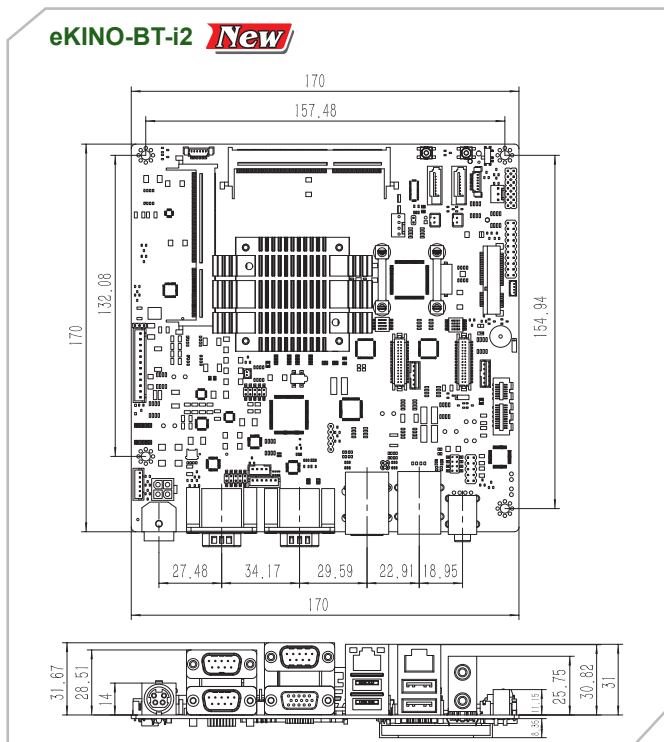

PCIER Riser Card

PCIe x1 Riser Card

PCIER-K101L-R10

Dimensions: 135mm x 31mm

Packing List

1 x PCIe x1 riser card	1 x QIG
------------------------	---------

Compatible model list KINO-PVN-D4251/D5251, KINO-PV-D4252/D5252

Mini-ITX Dimensions (Unit: mm)

www.ipc2u.ru

www.ipc2u.de

www.sovio.com

Date:01.06.2016