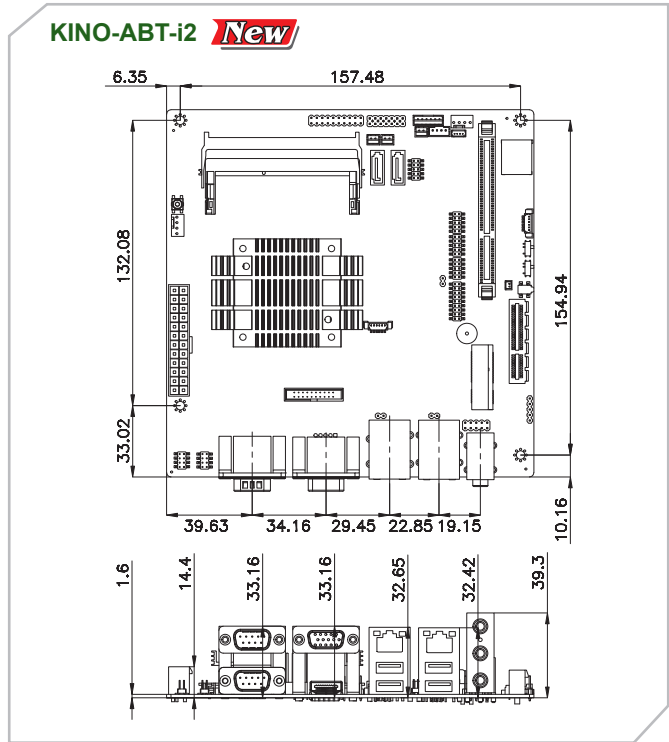

PCIER Riser Card

PCIe x1 Riser Card

PCIER-K101L-R10

Dimensions: 135mm x 31mm

Packing List

1 x PCIe x1 riser card	1 x QIG
------------------------	---------

Compatible model list KINO-PVN-D4251/D5251, KINO-PV-D4252/D5252

Mini-ITX Dimensions (Unit: mm)

www.ipc2u.ru

www.ipc2u.de

www.sovio.com

Date:01.06.2016