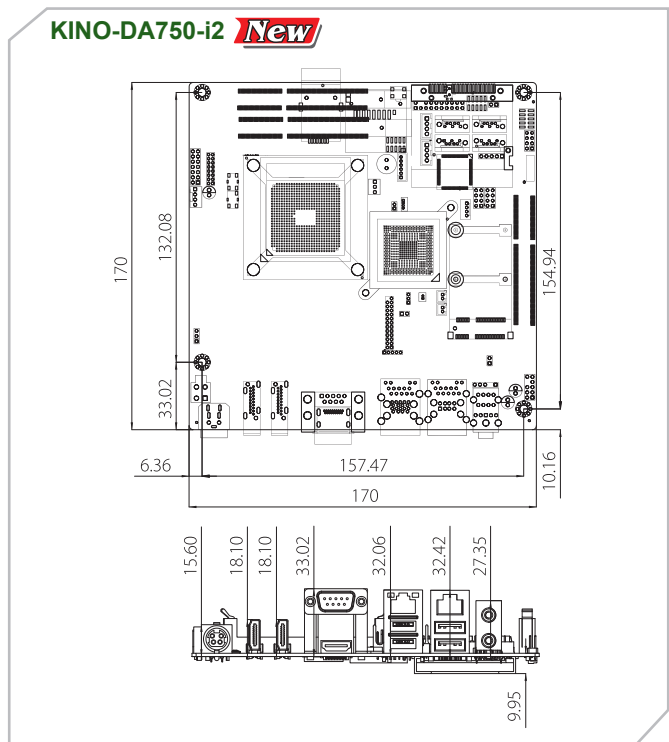

PCIER Riser Card

PCIe x1 Riser Card

PCIER-K101L-R10

Dimensions: 135mm x 31mm

Packing List

1 x PCIe x1 riser card	1 x QIG
------------------------	---------

Compatible model list KINO-PVN-D4251/D5251, KINO-PV-D4252/D5252

Mini-ITX Dimensions (Unit: mm)

www.ipc2u.ru

www.ipc2u.de

www.sovio.com

Date:01.06.2016