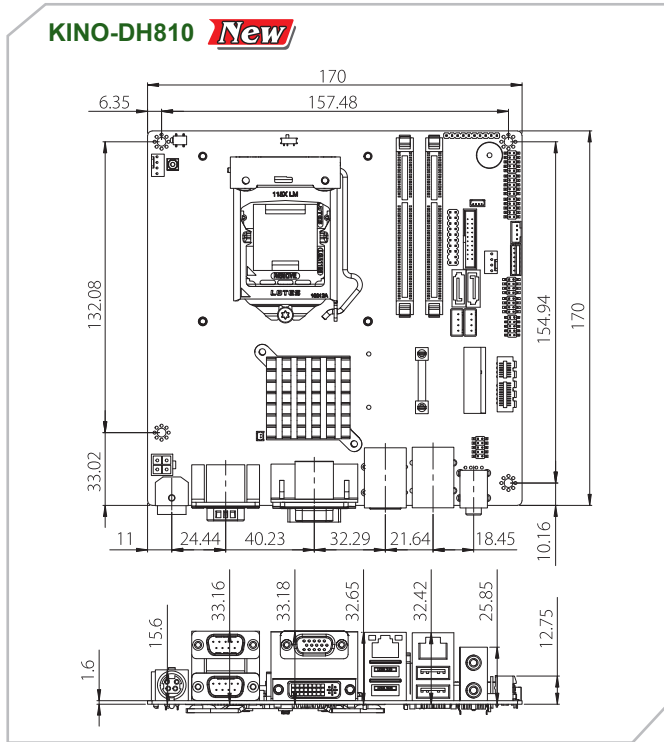

PCIER Riser Card

PCIe x1 Riser Card

PCIER-K101L-R10

Dimensions: 135mm x 31mm

Packing List

1 x PCIe x1 riser card	1 x QIG
------------------------	---------

Compatible model list KINO-PVN-D4251/D5251, KINO-PV-D4252/D5252

Mini-ITX Dimensions (Unit: mm)

www.ipc2u.ru

www.ipc2u.de

www.sovio.com

Date:01.06.2016