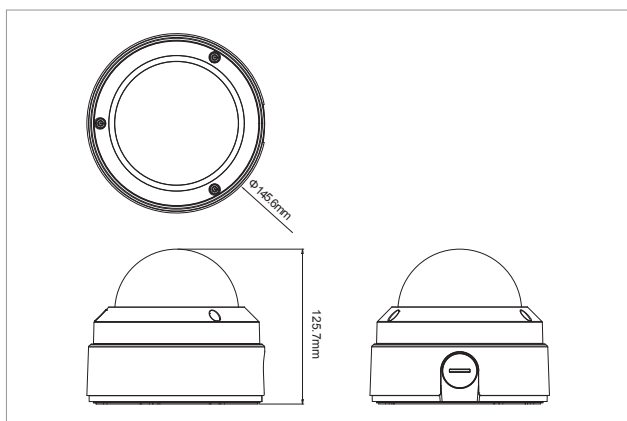

### Camera General Information

Image Sensor	1/3" 3MP True WDR progressive scan CMOS sensor
Minimum Illumination	B/W 0 lux/Color 0.1 lux
Lens	Motorized (3-10mm, F1.4)
Field of View	Horizontal: 33.6°~81.9° Vertical: 25.5°~62.6° Diagonal: 42.6°~103.1°
Iris Type	P-iris
Day and Night	YES (Ture D/N)
IR Distance	Effective up to 25 meter
IR Wavelength	850nm(16 pcs $\Phi$ 5.0 IR-LED, 8pcs 6.0 $\Phi$ IR-LED)
IR Control	Smart IR
ICR	YES
WDR	YES
Image Enhance	Brightness, Contrast, Saturation, Sharpness, Backlight compensation, Mirror, Flip, Day/Night, Anti-flicker

## Dimension Drawing