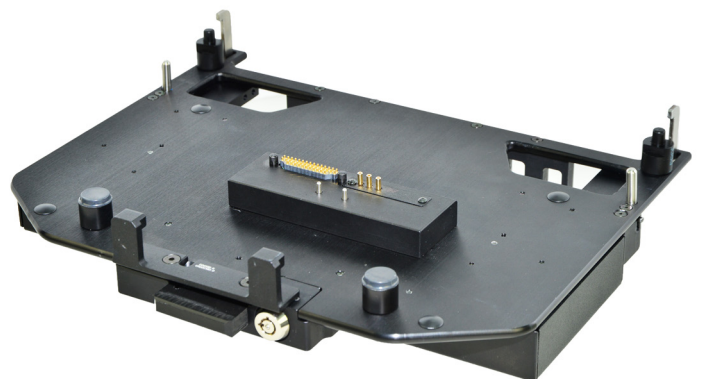

PUBLIC SAFETY & EMERGENCY SERVICE

INDUSTRIAL MANUFACTURING

UTILITY

DOCKING SOLUTIONS

Office Dock with 120W AC Adapter

Ports:

- DC-in jack x 1
- 10/100/1000 Ethernet (RJ-45) x 1
- USB 3.0 (type A) x 2
- USB 2.0 (type A) x 2
- DP (DisplayPort) port x 1
- HDMI port (type A) x 1
- VGA port x 1
- Serial COM port (D-sub) x 1
- Audio out jack
- Microphone in jack

Size: 322 mm (W) x 321 mm (D) x 78 mm (H)

Weight: 2.88 kg

Part Number:

DDXS4_

Vehicle Dock with Tri-RF Pass-through (PMT)

Ports:

- DC-in jack x 1
- 10/100/1000 Ethernet (RJ-45) x 1
- USB 3.0 (type A) x 2
- USB 2.0 (type A) x 2
- DP (DisplayPort) port x 1
- HDMI port (type A) x 1
- VGA port x 1
- Serial COM port (D-sub) x 1
- Audio out jack
- Microphone in jack
- GPS/WWAN/WLAN Pass-through

Size: 350 mm (W) x 294.6 mm (D) x 82.6 mm (H)

Weight: 3.42 kg

Part Number:

TVPS4P

DOCKING SOLUTIONS

Vehicle Dock without Tri-RF Pass-through (PMT)

Ports:

- DC-in jack x 1
- 10/100/1000 Ethernet (RJ-45) x 1
- USB 3.0 (type A) x 2
- USB 2.0 (type A) x 2
- DP (DisplayPort) port x 1
- HDMI port (type A) x 1
- VGA port x 1
- Serial COM port (D-sub) x 1
- Audio out jack
- Microphone in jack

Part Number:
DB2S4X

Battery Charger - 2 bays

Part Number:
DC2S4_

Supports both main and second battery
Supports up to three 2-Bay Chargers daisy chained together using the attached DC-out cable.
Power Input: 100-240V, 50-60Hz, 65W AC Adapter
Dimensions: 151 mm (W) x 151 mm (D) x 95 mm (H)
Weight: 0.64kg