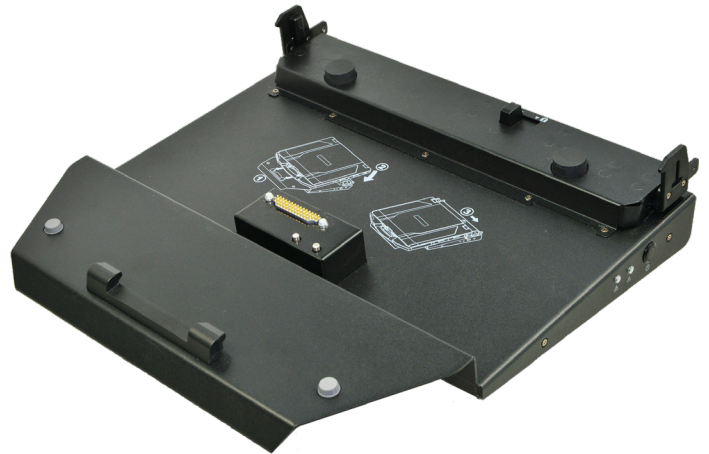

PUBLIC SAFETY & EMERGENCY SERVICE

INDUSTRIAL MANUFACTURING

UTILITY

DOCKING SOLUTIONS

Office Dock with 120W AC Adapter

Ports:

- DC-in jack x 1
- 10/100/1000 Ethernet (RJ-45) x 1
- USB 3.0 (type A) x 2
- USB 2.0 (type A) x 2
- DP (DisplayPort) port x 1
- HDMI port (type A) x 1
- VGA port x 1
- Serial COM port (D-sub) x 1
- Audio out jack
- Microphone in jack

Size: 322 mm (W) x 321 mm (D) x 78 mm (H)

Weight: 2.88 kg

Part Number:

DDXS4_

Vehicle Dock with Tri-RF Pass-through (PMT)

Ports:

- DC-in jack x 1
- 10/100/1000 Ethernet (RJ-45) x 1
- USB 3.0 (type A) x 2
- USB 2.0 (type A) x 2
- DP (DisplayPort) port x 1
- HDMI port (type A) x 1
- VGA port x 1
- Serial COM port (D-sub) x 1
- Audio out jack
- Microphone in jack
- GPS/WWAN/WLAN Pass-through

Size: 350 mm (W) x 294.6 mm (D) x 82.6 mm (H)

Weight: 3.42 kg

Part Number:

TVPS4P

DOCKING SOLUTIONS

Vehicle Dock without Tri-RF Pass-through (PMT)

Ports:

- DC-in jack x 1
- 10/100/1000 Ethernet (RJ-45) x 1
- USB 3.0 (type A) x 2
- USB 2.0 (type A) x 2
- DP (DisplayPort) port x 1
- HDMI port (type A) x 1
- VGA port x 1
- Serial COM port (D-sub) x 1
- Audio out jack
- Microphone in jack