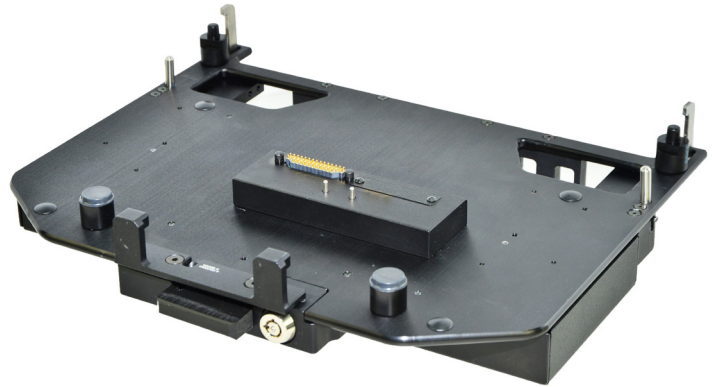

Size: 322 mm (W) x 321 mm (D) x 78 mm (H)

Weight: 2.88 kg

Part Number:

DDXS4_

Vehicle Dock with Tri-RF Pass-through (PMT)

Ports:

- DC-in jack x 1
- 10/100/1000 Ethernet (RJ-45) x 1
- USB 3.0 (type A) x 2
- USB 2.0 (type A) x 2
- DP (DisplayPort) port x 1
- HDMI port (type A) x 1
- VGA port x 1
- Serial COM port (D-sub) x 1
- Audio out jack
- Microphone in jack
- GPS/WWAN/WLAN Pass-through

Size: 350 mm (W) x 294.6 mm (D) x 82.6 mm (H)

Weight: 3.42 kg

Part Number:

TVPS4P

DOCKING SOLUTIONS

Vehicle Dock without Tri-RF Pass-through (PMT)

Ports:

- DC-in jack x 1
- 10/100/1000 Ethernet (RJ-45) x 1
- USB 3.0 (type A) x 2
- USB 2.0 (type A) x 2
- DP (DisplayPort) port x 1
- HDMI port (type A) x 1
- VGA port x 1
- Serial COM port (D-sub) x 1
- Audio out jack
- Microphone in jack

Size: 350 mm (W) x 294.6 mm (D) x 82.6mm (H)

Weight: 3.33 kg

Part Number:

TVXS4P

POWER MANAGEMENT SOLUTIONS

Spare Main Battery

Part Number:
DBMS4X

Removable 2nd Battery for media bay

Part Number:
DB2S4X

Battery Charger - 2 bays

Part Number:
DC2S4_

Supports both main and second battery
Supports up to three 2-Bay Chargers daisy chained together using the attached DC-out cable.
Power Input: 100-240V, 50-60Hz, 65W AC Adapter
Dimensions: 151 mm (W) x 151 mm (D) x 95 mm (H)
Weight: 0.64kg