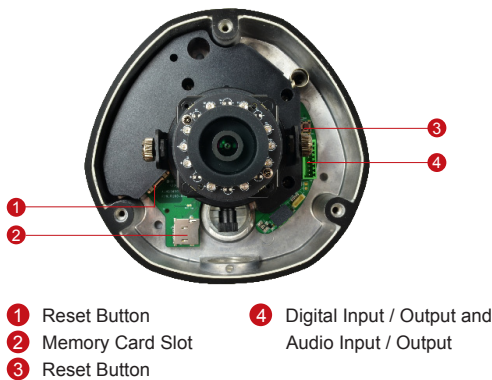

E73A

5MP Outdoor Dome with D/N, Adaptive IR, Basic WDR, Fixed Lens

- 5 Megapixel with 1080p
- Day & Night with Adaptive IR LED
- Wide Angle Fixed Lens with f2.93mm / F2.0
- Basic WDR (74 dB)
- 30 fps at 1920 x 1080
- Weatherproof (IP67) and Vandal Proof (IK10)

PHOTO INDICATION

DIMENSION DIAGRAM

Unit: mm [inch]

ACCESSORY OPTIONS

Power Supply		
PPOE-0001		IEEE 802.3af PoE Injector for Class 1, 2 or 3 devices, with universal adapter

Dome Cover		
PDCX-1101		4-inch, smoke, non-vandal proof

PRODUCT SPECIFICATION**E73A****• Device**

Device Type	Outdoor Dome Camera
Image Sensor	Progressive Scan CMOS
Sensor Size	1/3.2"
Effective Pixels	2592(H) X 1944(V) (5.04 MP)
Horizontal Resolution	1350 TVL
Day / Night	Yes
Superior Low Light Sensitivity	No
Minimum Illumination	Color: 0.1 lux at F2.0 (30 IRE, 2400°K); B/W: 0 lux (IR LED on)
Color to B/W Switch	ISP based switch, configurable
Mechanical IR Cut Filter	Yes
IR Sensitivity Range	700~1100nm
IR LED	Adaptive IR LED x 10 (850nm)
IR Working Distance	30 m (0 lux, 30 IRE, Gain 255, Auto shutter mode)
Electronic Shutter	1/5 ~ 1/2,000 sec (manual mode); 1/5 ~ 1/10,000 sec (auto mode)
S/N Ratio	52 dB

• Interface

Digital Input	1, Terminal block
Digital Output	1, Terminal block
Local Storage	MicroSDHC/MicroSDXC memory card slot (card not included)

• General

Power Source / Consumption	PoE Class 2 (IEEE802.3af) / 6.31 W (IR on)
Weight	994 g (2.191 lb)
Dimensions (Ø x H)	150 mm x 117 mm (5.9" x 4.6")
Environmental Casing	Weatherproof (IP67 rated); Vandal proof (IK10 rated); Transparent dome cover
Mount Type	Surface, Pendant, Wall, Corner, Pole, Flush, Gang box
Starting Temperature	-20°C ~ 50°C (-4°F ~ 122°F)
Operating Temperature	-40°C ~ 50°C (-40°F ~ 122°F)
Operating Humidity	10% ~ 85% RH
Approvals	CE (EN 55022 Class B, EN 55024), FCC (Part15 Subpart B Class B), IK10, IP67, NEMA 4X, UL (for optional PoE injector)