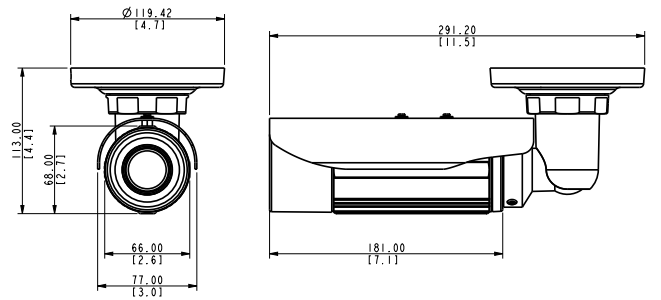

# E44

2MP Bullet with D/N, Adaptive IR, Basic WDR, SLLS, Vari-focal Lens

- 2 Megapixel with 1080p
- Day & Night with Superior Low Light Sensitivity and Adaptive IR LED
- Vari-focal Lens with f2.8-12mm / F1.4
- Basic WDR (75 dB)
- 30 fps at 1920 x 1080
- Wide Angle
- Weatherproof (IP68) and Vandal Proof Metal Casing (IK10)

## PHOTO INDICATION

## DIMENSION DIAGRAM

Unit: mm [inch]

#### • General

Power Source / Consumption	PoE Class 2 (IEEE802.3af) / 4.75 W (IR on)
Weight	651g (1.44 lb)
Dimensions (Ø x L)	66 mm x 291 mm (2.6" x 11.5")
Bundled Accessories	Weatherproof Connector Kit
Environmental Casing	Weatherproof (IP68 rated); Vandal proof metal casing (IK10)
Mount Type	Wall, Ceiling, Gang box
Starting Temperature	-20 °C ~ 50 °C (-4 °F ~ 122 °F)
Operating Temperature	-40 °C ~ 50 °C (-40 °F ~ 122 °F)
Operating Humidity	10% ~ 85% RH
Approvals	CE (EN 55022 Class B, EN 55024), FCC (Part15 Subpart B Class B), IP68, NEMA 4X, IK10 (metal casing)