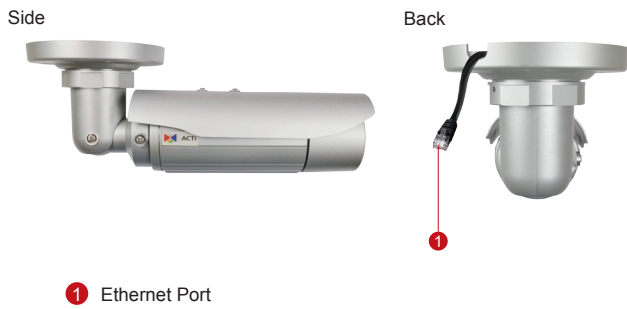

# E44

2MP Bullet with D/N, Adaptive IR, Basic WDR, SLLS, Vari-focal Lens

- 2 Megapixel with 1080p
- Day & Night with Superior Low Light Sensitivity and Adaptive IR LED
- Vari-focal Lens with f2.8-12mm / F1.4
- Basic WDR (75 dB)
- 30 fps at 1920 x 1080
- Wide Angle
- Weatherproof (IP68) and Vandal Proof Metal Casing (IK10)

## PHOTO INDICATION