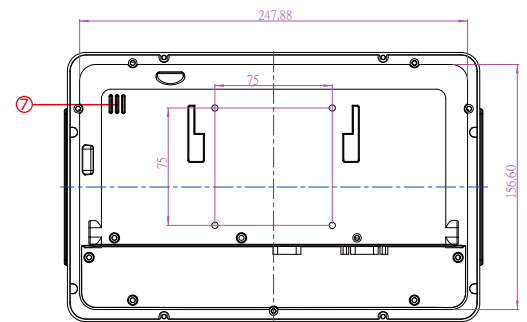

10.1" Flat Panel PC - W10IB3S-PCH2AC

Mechanical Design

- 10.1" 1280 x 800 Resolution with P-Cap Multi-touch Screen
- Low-Power System with Intel® Celeron® N2930 Processor
- Fanless Cooling System and Ultra-low Power Consumption
- Dual Gigabit Ethernet
- Room Booking Schedule, Access Control, Room Information Display
- Front IP65 Water and Dust Proof
- 2 R/G/B Programmable LED Light Bar Indicators
- Built-in HF RFID

1. 12V DC IN Terminal Block
2. RS232
3. RS232/422/485
4. USB 3.0 x 1, USB 2.0 x 1
5. HDMI
6. RJ-45 GbE LAN x 2
7. Speaker

BACK VIEW

Specifications

System :

- Processor : Intel® Celeron® Bay Trail-M N2930 1.83GHz
- System Chipset : Intel® ATOM SoC Integrated
- System Memory : 2GB DDR3L 1066/1333 SODIMM
- Storage : 64GB mSATA SSD
- LAN : Dual Intel® WG82574L GbE LAN

- Size/Type : 10.1" TFT (Wide screen)
- Resolutions : 1280x800
- Brightness : 300cd/m (typ.)
- Contrast Ratio : 800 : 1 (typ.)
- Viewing Angle : -89~89(H); -89~89(V)
- Max Colors : 262K(6bit)
- Touch : Projective-Capacitive Touch

Power Specifications :

- Power Input : 12V DC IN Terminal Block (Phoenix Type)

Mechanical Specification :

- Cooling System : Fanless design
- Mounting : VESA Mount(75x75mm)
- Dimension (W x H x D) : 263.28 x 171 x 35.7 (mm)