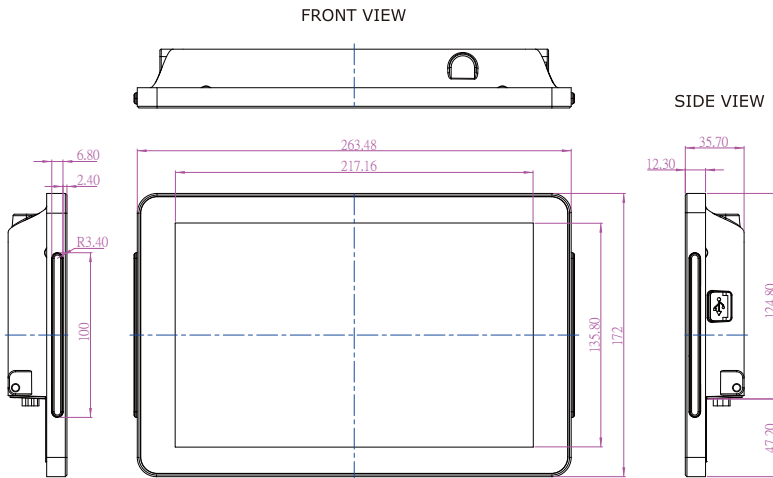

10.1" Flat Panel PC - W10IB3S-PCH2AC

Mechanical Design

- 10.1" 1280 x 800 Resolution with P-Cap Multi-touch Screen
- Low-Power System with Intel® Celeron® N2930 Processor
- Fanless Cooling System and Ultra-low Power Consumption
- Dual Gigabit Ethernet
- Room Booking Schedule, Access Control, Room Information Display
- Front IP65 Water and Dust Proof
- 2 R/G/B Programmable LED Light Bar Indicators
- Built-in HF RFID

1. 12V DC IN Terminal Block
2. RS232
3. RS232/422/485
4. USB 3.0 x 1, USB 2.0 x 1
5. HDMI
6. RJ-45 GbE LAN x 2
7. Speaker

BACK VIEW

Specifications

System :

- Processor : Intel® Celeron® Bay Trail-M N2930 1.83GHz
- System Chipset : Intel® ATOM SoC Integrated
- System Memory : 2GB DDR3L 1066/1333 SODIMM
- Storage : 64GB mSATA SSD
- LAN : Dual Intel® WG82574L GbE LAN

- Size/Type : 10.1" TFT (Wide screen)
- Resolutions : 1280x800
- Brightness : 300cd/m (typ.)
- Contrast Ratio : 800 : 1 (typ.)
- Viewing Angle : -89~89(H); -89~89(V)
- Max Colors : 262K(6bit)
- Touch : Projective-Capacitive Touch

Power Specifications :

- Power Input : 12V DC IN Terminal Block (Phoenix Type)

Mechanical Specification :

- Cooling System : Fanless design
- Mounting : VESA Mount(75x75mm)
- Dimension (W x H x D) : 263.28 x 171 x 35.7 (mm)