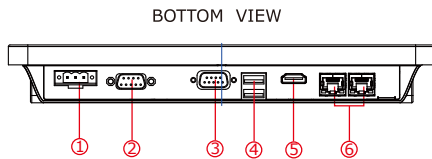

10.1" Flat Panel PC - W10IB3S-PCH2AC

Mechanical Design

- 10.1" 1280 x 800 Resolution with P-Cap Multi-touch Screen
- Low-Power System with Intel® Celeron® N2930 Processor
- Fanless Cooling System and Ultra-low Power Consumption
- Dual Gigabit Ethernet
- Room Booking Schedule, Access Control, Room Information Display
- Front IP65 Water and Dust Proof
- 2 R/G/B Programmable LED Light Bar Indicators
- Built-in HF RFID

1. 12V DC IN Terminal Block
2. RS232
3. RS232/422/485
4. USB 3.0 x 1, USB 2.0 x 1
5. HDMI
6. RJ-45 GbE LAN x 2
7. Speaker

BACK VIEW

Specifications

System :

- Processor : Intel® Celeron® Bay Trail-M N2930 1.83GHz
- System Chipset : Intel® ATOM SoC Integrated
- System Memory : 2GB DDR3L 1066/1333 SODIMM
- Storage : 64GB mSATA SSD
- LAN : Dual Intel® WG82574L GbE LAN

- Size/Type : 10.1" TFT (Wide screen)
- Resolutions : 1280x800
- Brightness : 300cd/m (typ.)
- Contrast Ratio : 800 : 1 (typ.)
- Viewing Angle : -89~89(H); -89~89(V)
- Max Colors : 262K(6bit)
- Touch : Projective-Capacitive Touch

Power Specifications :

- Power Input : 12V DC IN Terminal Block (Phoenix Type)

Mechanical Specification :

- Cooling System : Fanless design
- Mounting : VESA Mount(75x75mm)
- Dimension (W x H x D) : 263.28 x 171 x 35.7 (mm)