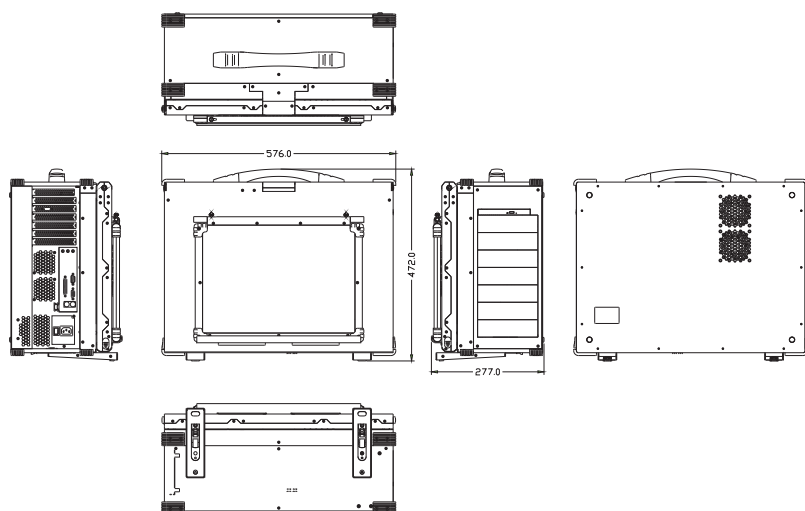

Environmental Factors

	Operating	Non-Operating
Temperature	0°C~50°C	-20°C~60°C
Relative Humidity	10%~90%	10%~95%
Approval	CE, FCC, RoHS