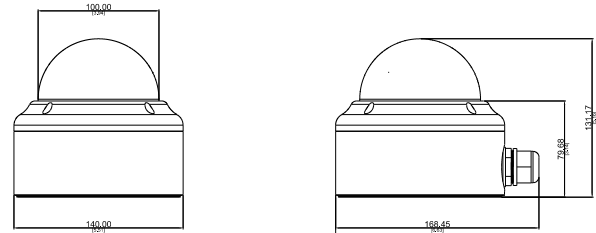

PHOTO INDICATION

DIMENSION DIAGRAM

- 1 Ethernet Port
- 2 Digital Input / Output
- 3 Memory Card Slot
- 4 Reset Button
- 5 DC 12V Power Input

Unit: mm [inch]

ACCESSORY OPTIONS

Power Supply		
PPOE-0001		IEEE 802.3af PoE Injector for Class 1, 2 or 3 devices, with universal adapter
PPBX-0002		AC 100-240V to DC 12V power adapter with universal connector

Popular Mounting Solutions		
Surface	Accessories not required	
Wall	PMAX-0333	
Pendant	PMAX-0113	

PRODUCT SPECIFICATION

A83

• Device

Device Type	Outdoor Zoom Dome Camera
Image Sensor	Progressive Scan CMOS
Sensor Size	1/2.8"
Effective Pixels	1945 (H) x 1097 (V) (2.13 MP)
Horizontal Resolution	1100 TVL
Day / Night	Yes
Low Light Sensitivity	Extreme
Minimum Illumination	Color: 0.05 lux at F1.4 (30 IRE, 2400°K); B/W: 0.005 lux (IR LED on)
Mechanical IR Cut Filter	Yes
IR Sensitivity Range	700 - 1150nm
IR LED	Adaptive IR LED x 12 (850nm)
IR Working Distance	30 m (0 lux, 30 IRE, Gain 255, Auto shutter mode)
Electronic Shutter	1/5 ~ 1/16000 sec
S/N Ratio	56 dB

• Interface

Digital Input	1, Terminal block
Digital Output	1, Terminal block
Local Storage	MicroSDHC/SDXC memory card slot (card not included)

• General

Power Source / Consumption	PoE Class3 / 10W; DC12V / 8W
Weight	880g (1.94lb)
Dimensions (Ø x H)	139.95 x 131.17mm (5.5" x 5.2")
Environmental Casing	Weatherproof (IP66); Vandal proof (IK10);
Mount Type	Surface, Pendant, Wall
Starting Temperature	-20°C ~ 50°C (-4°F ~ 122°F) within 30 minutes
Operating Temperature	-40°C ~ 50°C (-40°F ~ 122°F)
Operating Humidity	20% ~ 80% RH
Approvals	CE (EN 55022 Class A, EN 55024), FCC (Part15 Subpart B Class A), IP66, IK10, NEMA 4X