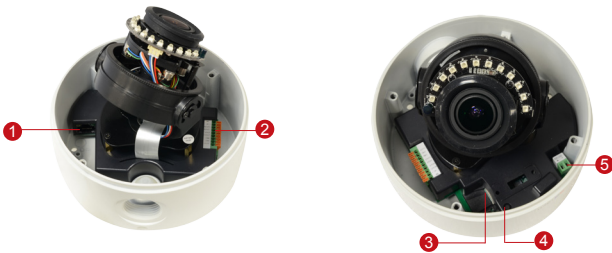

PHOTO INDICATION

DIMENSION DIAGRAM

- 1 Ethernet Port
- 2 Digital Input / Output
- 3 Memory Card Slot
- 4 Reset Button
- 5 DC 12V Power Input

Unit: mm [inch]

ACCESSORY OPTIONS

Power Supply		
PPOE-0001		IEEE 802.3af PoE Injector for Class 1, 2 or 3 devices, with universal adapter
PPBX-0002		AC 100-240V to DC 12V power adapter with universal connector

Popular Mounting Solutions		
Surface	Accessories not required	
Wall	PMAX-0333	
Pendant	PMAX-0113	

PRODUCT SPECIFICATION

A83

• Device

Device Type	Outdoor Zoom Dome Camera
Image Sensor	Progressive Scan CMOS
Sensor Size	1/2.8"
Effective Pixels	1945 (H) x 1097 (V) (2.13 MP)
Horizontal Resolution	1100 TVL
Day / Night	Yes
Low Light Sensitivity	Extreme
Minimum Illumination	Color: 0.05 lux at F1.4 (30 IRE, 2400°K); B/W: 0.005 lux (IR LED on)
Mechanical IR Cut Filter	Yes
IR Sensitivity Range	700 - 1150nm
IR LED	Adaptive IR LED x 12 (850nm)
IR Working Distance	30 m (0 lux, 30 IRE, Gain 255, Auto shutter mode)
Electronic Shutter	1/5 ~ 1/16000 sec
S/N Ratio	56 dB

• Interface

Digital Input	1, Terminal block
Digital Output	1, Terminal block
Local Storage	MicroSDHC/SDXC memory card slot (card not included)

• General

Power Source / Consumption	PoE Class3 / 10W; DC12V / 8W
Weight	880g (1.94lb)
Dimensions (Ø x H)	139.95 x 131.17mm (5.5" x 5.2")
Environmental Casing	Weatherproof (IP66); Vandal proof (IK10);
Mount Type	Surface, Pendant, Wall
Starting Temperature	-20°C ~ 50°C (-4°F ~ 122°F) within 30 minutes
Operating Temperature	-40°C ~ 50°C (-40°F ~ 122°F)
Operating Humidity	20% ~ 80% RH
Approvals	CE (EN 55022 Class A, EN 55024), FCC (Part15 Subpart B Class A), IP66, IK10, NEMA 4X