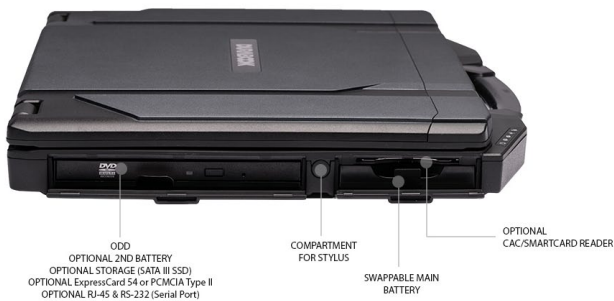

S14I P/N Ordering Information

more configurations on request

PN	Display	CPU	RAM	SSD	Keyboard	LTE / GPS
S14I-STD-i5-8G-256G-DE-PABX	Standard 250 nits	i5-1135G7	8GB	256GB	German	no
S14I-STD-i5-8G/512G-DE-PABX	Standard 250 nits	i5-1135G7	8GB	512GB	German	no
S14I-STD-i5/16G/512G-DE-PABX	Standard 250 nits	i5-1135G7	16GB	512GB	German	no
S14I-STD-i5-16G-512G-DE-PEBX	Standard 250 nits	i5-1135G7	16GB	512GB	German	yes, Combo with RF Pass Through Antenna
S14I-STD-i7-8G-256G-DE-PABX	Standard 250 nits	i7-1165G7	8GB	256GB	German	no
S14I-STD-i7/16G/512G-DE-PABX	Standard 250 nits	i7-1165G7	16GB	512GB	German	no
S14I-SLR-i5-8G-256G-DE-PABX	Premium 1000nits with multi touch	i5-1135G7	8GB	256GB	German	no
S14I-SLR-i5/16G/512G-DE-PABX	Premium 1000nits with multi touch	i5-1135G7	16GB	512GB	German	no
S14I-SLR-i7-8G-256G-DE-PABX	Premium 1000nits with multi touch	i7-1165G7	8GB	256GB	German	no
S14I-SLR-i7-8G/512G-DE-PABX	Premium 1000nits with multi touch	i7-1165G7	8GB	512GB	German	no
S14I-SLR-i7-16G/512G-DE-PABX	Premium 1000nits with multi touch	i7-1165G7	16GB	512GB	German	no
S14I-SLR-i7-32G/1T-DE-PABX	Premium 1000nits with multi touch	i7-1165G7	32GB	1TB	German	no
S14I-STD-i5-8G-256G-US-PABX	Standard 250 nits	i5-1135G7	8GB	256GB	English US	no
S14I-STD-i5-8G-256G-FR-PABX	Standard 250 nits	i5-1135G7	8GB	256GB	Azerty FR	no

S14I I/O Details