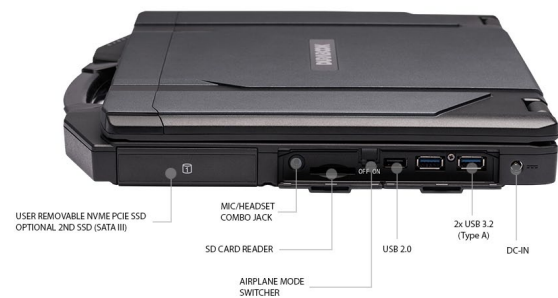

S14I P/N Ordering Information

more configurations on request

PN	Display	CPU	RAM	SSD	Keyboard	LTE / GPS
S14I-STD-i5-8G-256G-DE-PABX	Standard 250 nits	i5-1135G7	8GB	256GB	German	no
S14I-STD-i5-8G/512G-DE-PABX	Standard 250 nits	i5-1135G7	8GB	512GB	German	no
S14I-STD-i5/16G/512G-DE-PABX	Standard 250 nits	i5-1135G7	16GB	512GB	German	no
S14I-STD-i5-16G-512G-DE-PEBX	Standard 250 nits	i5-1135G7	16GB	512GB	German	yes, Combo with RF Pass Through Antenna
S14I-STD-i7-8G-256G-DE-PABX	Standard 250 nits	i7-1165G7	8GB	256GB	German	no
S14I-STD-i7/16G/512G-DE-PABX	Standard 250 nits	i7-1165G7	16GB	512GB	German	no
S14I-SLR-i5-8G-256G-DE-PABX	Premium 1000nits with multi touch	i5-1135G7	8GB	256GB	German	no
S14I-SLR-i5/16G/512G-DE-PABX	Premium 1000nits with multi touch	i5-1135G7	16GB	512GB	German	no
S14I-SLR-i7-8G-256G-DE-PABX	Premium 1000nits with multi touch	i7-1165G7	8GB	256GB	German	no
S14I-SLR-i7-8G/512G-DE-PABX	Premium 1000nits with multi touch	i7-1165G7	8GB	512GB	German	no
S14I-SLR-i7-16G/512G-DE-PABX	Premium 1000nits with multi touch	i7-1165G7	16GB	512GB	German	no
S14I-SLR-i7-32G/1T-DE-PABX	Premium 1000nits with multi touch	i7-1165G7	32GB	1TB	German	no
S14I-STD-i5-8G-256G-US-PABX	Standard 250 nits	i5-1135G7	8GB	256GB	English US	no
S14I-STD-i5-8G-256G-FR-PABX	Standard 250 nits	i5-1135G7	8GB	256GB	Azerty FR	no

S14I I/O Details