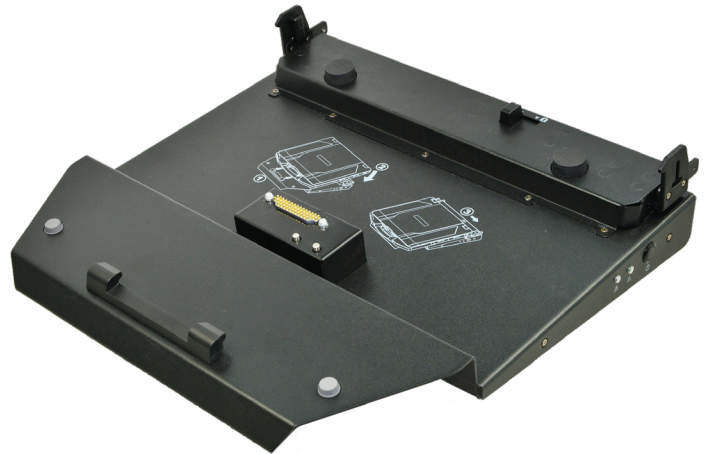

DOCKING SOLUTIONS

Office Dock with 120W AC Adapter

Ports:

- DC-in jack x 1
- 10/100/1000 Ethernet (RJ-45) x 1
- USB 3.0 (type A) x 2
- USB 2.0 (type A) x 2
- DP (DisplayPort) port x 1
- HDMI port (type A) x 1
- VGA port x 1
- Serial COM port (D-sub) x 1
- Audio out jack
- Microphone in jack

Size: 322 mm (W) x 321 mm (D) x 78 mm (H)

Weight: 2.88 kg

Part Number:

DDXS4_

Vehicle Dock with Tri-RF Pass-through (PMT)

Ports:

- DC-in jack x 1
- 10/100/1000 Ethernet (RJ-45) x 1
- USB 3.0 (type A) x 2
- USB 2.0 (type A) x 2
- DP (DisplayPort) port x 1
- HDMI port (type A) x 1
- VGA port x 1
- Serial COM port (D-sub) x 1
- Audio out jack
- Microphone in jack
- GPS/WWAN/WLAN Pass-through