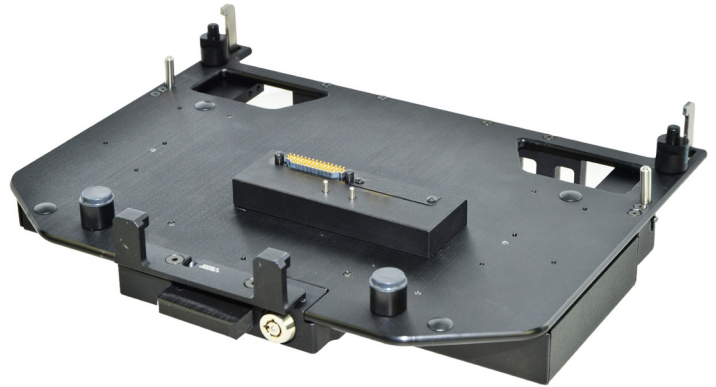

Size: 350 mm (W) x 294.6 mm (D) x 82.6 mm (H)

Weight: 3.42 kg

Part Number:

TVPS4P

DOCKING SOLUTIONS

Vehicle Dock without Tri-RF Pass-through (PMT)

Ports:

- DC-in jack x 1
- 10/100/1000 Ethernet (RJ-45) x 1
- USB 3.0 (type A) x 2
- USB 2.0 (type A) x 2
- DP (DisplayPort) port x 1
- HDMI port (type A) x 1
- VGA port x 1
- Serial COM port (D-sub) x 1
- Audio out jack
- Microphone in jack