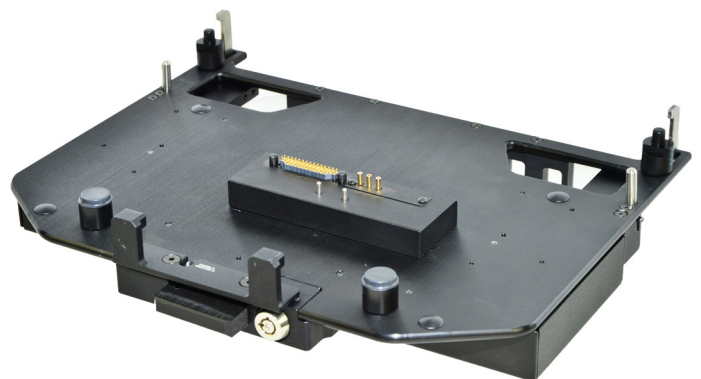

Size: 322 mm (W) x 321 mm (D) x 78 mm (H)

Weight: 2.88 kg

Part Number:

DDXS4_

Vehicle Dock with Tri-RF Pass-through (PMT)

Ports:

- DC-in jack x 1
- 10/100/1000 Ethernet (RJ-45) x 1
- USB 3.0 (type A) x 2
- USB 2.0 (type A) x 2
- DP (DisplayPort) port x 1
- HDMI port (type A) x 1
- VGA port x 1
- Serial COM port (D-sub) x 1
- Audio out jack
- Microphone in jack
- GPS/WWAN/WLAN Pass-through